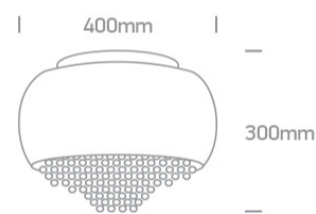

New 2021 Edition 2>Decorative

62170B

Classic Ceiling Decorative 6xG9 lamps fitting.

Complies with standard EN60598-1 and any other specific standards.

Downloads

Dimensions

Physical Specification

Item Group	New 2021 Edition 2
Family	Decorative
Order Code	62170B
Colour	Copper
Material	Metal + glass
Shape	Circular
Height	300mm
Diameter	400mm
Surface Ceiling	Yes
Indoor	Yes
Adjustable	No