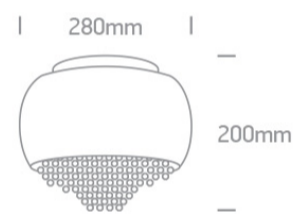

New 2021 Edition 2>Decorative

62170A

Classic Ceiling Decorative 4xG9 lamps fitting.

Complies with standard EN60598-1 and any other specific standards.

Downloads

Dimensions

Physical Specification

Item Group	New 2021 Edition 2
Family	Decorative
Order Code	62170A
Colour	Copper
Material	Metal + glass
Shape	Circular
Height	200mm
Diameter	280mm
Surface Ceiling	Yes
Indoor	Yes
Adjustable	No