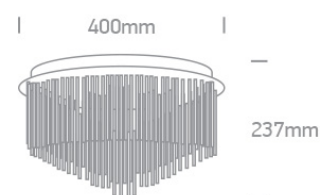

New 2021 Edition 2>Decorative

62168B

Classic Ceiling Decorative 8xG9 lamps fitting.

Complies with standard EN60598-1 and any other specific standards.

Downloads

Dimensions

Physical Specification

Item Group	New 2021 Edition 2
Family	Decorative
Order Code	62168B
Colour	Chrome
Material	Metal + aluminium tubes
Shape	Circular
Height	237mm
Diameter	400mm
Surface Ceiling	Yes
Indoor	Yes
Adjustable	No