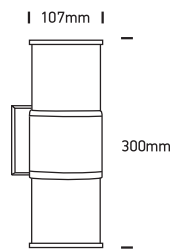

INSTALLATION MANUAL

67098

100-240V | E27 | 2x20W | IP54 | Die cast

Warnings:

1. Make sure that the product is installed properly before connecting to electricity.
2. Do not cover the fitting.
3. Maintenance and installation should only be carried out by a professional electrician.