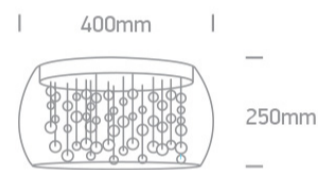

New 2021 Edition 2&gt;Decorative

62166B

Classic Ceiling Decorative 5xG9 lamps fitting.

Complies with standard EN60598-1 and any other specific standards.

## Dimensions

## Physical Specification

Item Group	New 2021 Edition 2
Family	Decorative
Order Code	62166B
Colour	Chrome
Material	Metal + glass
Shape	Circular
Height	250mm
Diameter	400mm
Surface Ceiling	Yes
Indoor	Yes
Adjustable	No