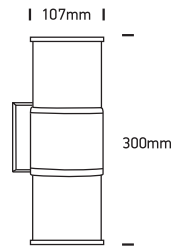

INSTALLATION MANUAL

67098

100-240V | E27 | 2x20W | IP54 | Die cast

Warnings:

1. Make sure that the product is installed properly before connecting to electricity.
2. Do not cover the fitting.
3. Maintenance and installation should only be carried out by a professional electrician.