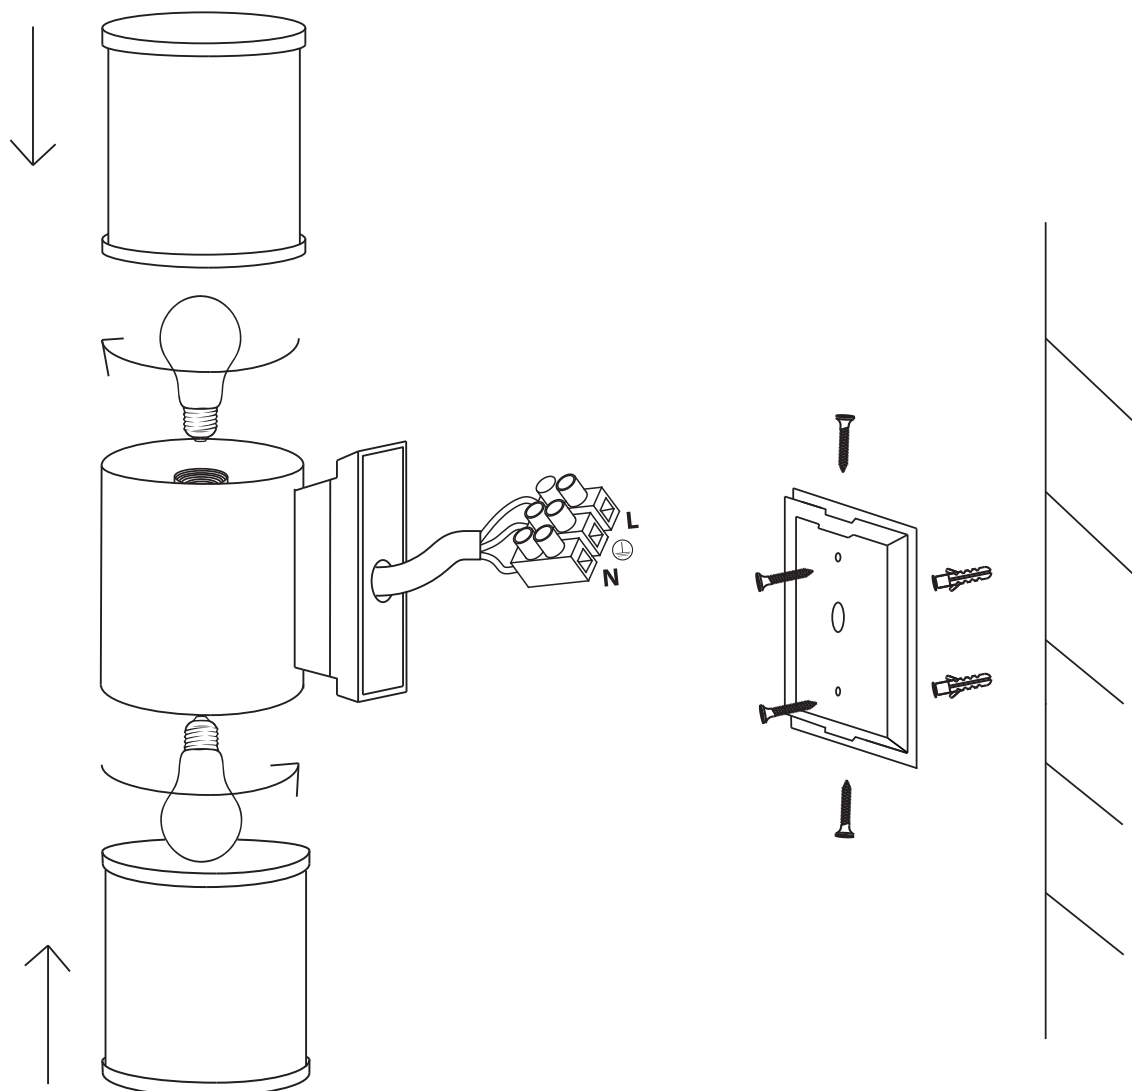

INSTALLATION MANUAL

67098

100-240V | E27 | 2x20W | IP54 | Die cast

Warnings:

1. Make sure that the product is installed properly before connecting to electricity.
2. Do not cover the fitting.
3. Maintenance and installation should only be carried out by a professional electrician.