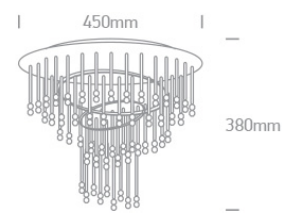

New 2021 Edition 2>Decorative

62164B

Classic Ceiling Decorative 6xG9 lamps fitting.

Complies with standard EN60598-1 and any other specific standards.

Downloads

Dimensions

Physical Specification

Item Group	New 2021 Edition 2
Family	Decorative
Order Code	62164B
Colour	Chrome
Material	Metal + glass rods + glass
Shape	Circular
Height	380mm
Diameter	450mm
Surface Ceiling	Yes
Indoor	Yes
Adjustable	No