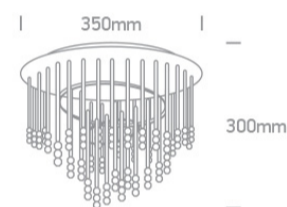

New 2021 Edition 2>Decorative

62164A

Classic Ceiling Decorative 4xG9 lamps fitting.

Complies with standard EN60598-1 and any other specific standards.

Downloads

Dimensions

Physical Specification

Item Group	New 2021 Edition 2
Family	Decorative
Order Code	62164A
Colour	Chrome
Material	Metal + glass rods + glass
Shape	Circular
Height	300mm
Diameter	350mm
Surface Ceiling	Yes
Indoor	Yes
Adjustable	No