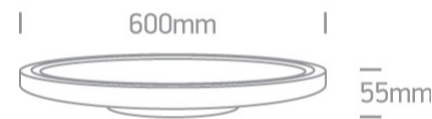

14 Plafo>The Ultra Slim LED Floating Plafo Aluminium

62160FB/W/C

60W LED slim plafo light, IP20, suitable for residential and commercial application.

Supplied with non-dimmable LED driver.

Complies with standard EN60598-1 and any other specific standards.

Downloads

Dimensions

Physical Specification

Item Group	14 Plafo
Family	The Ultra Slim LED Floating Plafo Aluminium
Order Code	62160FB/W/C
Colour	White
Material	Aluminium
Shape	Circular
Height	55mm
Diameter	600mm
Surface Ceiling	Yes
Indoor	Yes
Adjustable	No