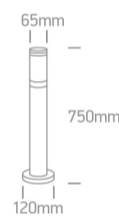

20 Garden &amp; Underwater&gt;The E27 Tube Lights Die cast

67092/G

15W, E27 Tubes Lights IP54.

Complies with standard EN60598-1 and any other specific standards.

## Dimensions

## Physical Specification

Item Group	20 Garden & Underwater
Family	The E27 Tube Lights Die cast
Order Code	67092/G
Colour	Grey
Material	Die Cast
Shape	Circular
Height	120mm
Diameter	65mm
Surface Floor/Ground	Yes
Outdoor	Yes
Adjustable	No