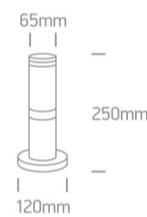

20 Garden & Underwater>The E27 Tube Lights Die cast

67090/G

15W, E27 Tubes Lights IP54.

Complies with standard EN60598-1 and any other specific standards.

Downloads

Dimensions

Physical Specification

Item Group	20 Garden & Underwater
Family	The E27 Tube Lights Die cast
Order Code	67090/G
Colour	Grey
Material	Die Cast
Shape	Circular
Height	250mm
Diameter	65mm
Surface Floor/Ground	Yes
Outdoor	Yes
Adjustable	No