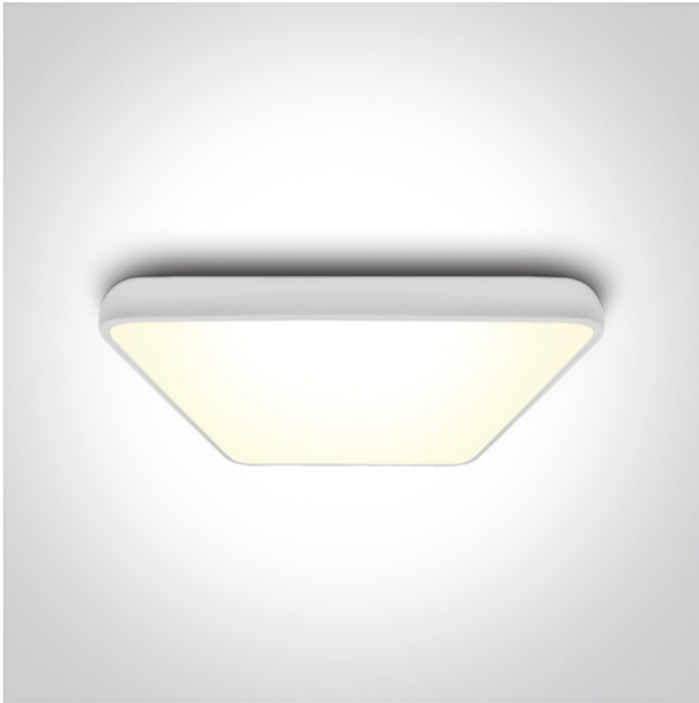

14 Plafo>The LED Slim Line Plafo

62160A/W/W

62W LED slim plafo light, IP20, suitable for residential and commercial application.

Supplied with non-dimmable LED driver.

Complies with standard EN60598-1 and any other specific standards.

Downloads

Dimensions

Physical Specification

Item Group	14 Plafo
Family	The LED Slim Line Plafo
Order Code	62160A/W/W
Colour	White
Material	Metal
Shape	Rectangular
Length	640mm
Width	640mm
Height	90mm
Surface Ceiling	Yes
Indoor	Yes
Adjustable	No