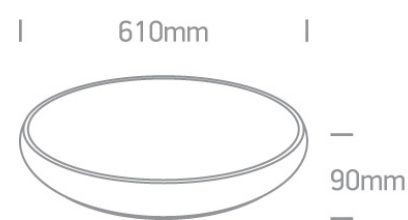

14 Plafo>The LED Slim Line Plafo

62160/W/W

60W LED slim plafo light, IP20, suitable for residential and commercial application.

Supplied with non-dimmable LED driver.

Complies with standard EN60598-1 and any other specific standards.

Downloads

Dimensions

Physical Specification

Item Group	14 Plafo
Family	The LED Slim Line Plafo
Order Code	62160/W/W
Colour	White
Material	Metal
Shape	Circular
Height	90mm
Diameter	610mm
Surface Ceiling	Yes
Indoor	Yes
Adjustable	No

Illumination Data

Colour Temperature	3000K
Lumen Output	3600lm
Light Efficiency	58,06lm/W
CRI	80
Illumination Diagram	

Packing Info

Box Length	68cm
Box Width	68cm
Box Height	12cm
Box Weight	6.000kg
Pcs/Carton	1
Carton Length	68cm
Carton Width	68cm

Carton Height	12cm
Carton Weight	6,1Kg
Barcode	5291889056911
HS Code	9405413990

12cm
6,1Kg
5291889056911
9405413990

Certification & Warranty

Warranty	3 Years
Weee Directive	Yes

3 Years
Yes

switch to
one light!