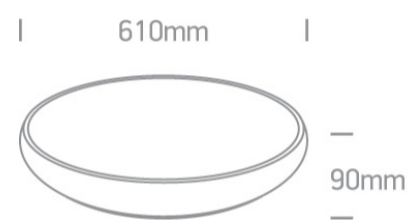

15 Plafo>The LED Slim Line Plafo

62160/B/W

60W LED slim plafo light, IP20, suitable for residential and commercial application.

Supplied with non-dimmable LED driver.

Complies with standard EN60598-1 and any other specific standards.

Downloads

Dimensions

Physical Specification

Item Group	15 Plafo
Family	The LED Slim Line Plafo
Order Code	62160/B/W
Colour	Black
Material	Metal
Shape	Circular
Height	90mm
Diameter	610mm
Surface Ceiling	Yes
Indoor	Yes
Adjustable	No

Illumination Data

Colour Temperature	3000K
Lumen Output	3600lm
Light Efficiency	58,06lm/W
CRI	80
Illumination Diagram	

Packing Info

Box Length	68cm
Box Width	68cm
Box Height	12cm
Box Weight	6Kg
Pcs/Carton	1
Carton Length	68cm
Carton Width	68cm

Carton Height	12cm
Carton Weight	6Kg
Barcode	5291889056928
HS Code	9405409900

12cm
6Kg
5291889056928
9405409900

Energy Label

Certification & Warranty

Warranty	3 Years
Weee Directive	Yes

3 Years
Yes

switch to
one light!