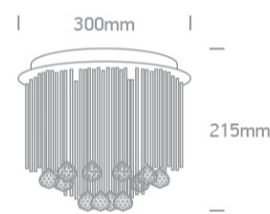

New 2021 Edition 2>Decorative

62158A

Classic Ceiling Decorative 4xG9 lamps fitting.

Complies with standard EN60598-1 and any other specific standards.

Downloads

Dimensions

Physical Specification

Item Group	New 2021 Edition 2
Family	Decorative
Order Code	62158A
Colour	Chrome
Material	Metal + Aluminium rods + glass
Shape	Circular
Height	215mm
Diameter	300mm
Surface Ceiling	Yes
Indoor	Yes
Adjustable	No