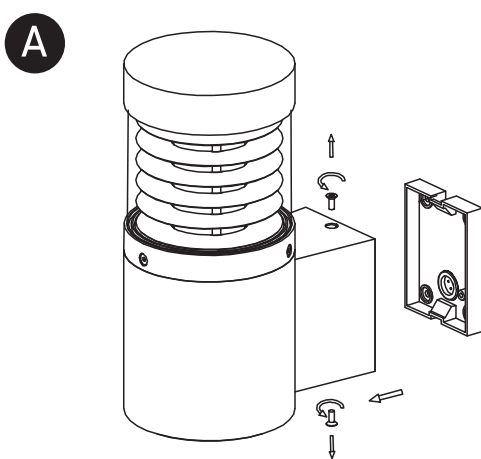

INSTALLATION MANUAL

67036

ecolight

Ra>80

one
LIGHT

100-240V | 12W | IP54 | Die cast

Complete with LED driver

Warnings: