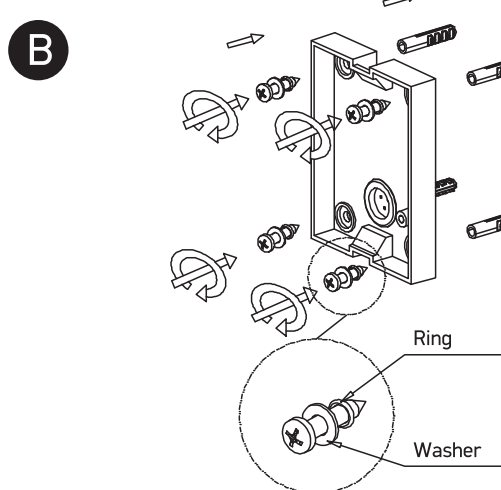

INSTALLATION MANUAL

67036

ecolight

Ra>80

one
LIGHT

100-240V | 12W | IP54 | Die cast

Complete with LED driver

Warnings:

1. Make sure that the product is installed properly before connecting to electricity.
2. Do not cover the fitting.
3. Maintenance and installation should only be carried out by a professional electrician.