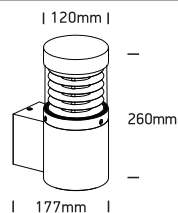

INSTALLATION MANUAL

67036

ecolight

Ra>80

one
LIGHT

100-240V | 12W | IP54 | Die cast

Complete with LED driver

Warnings: