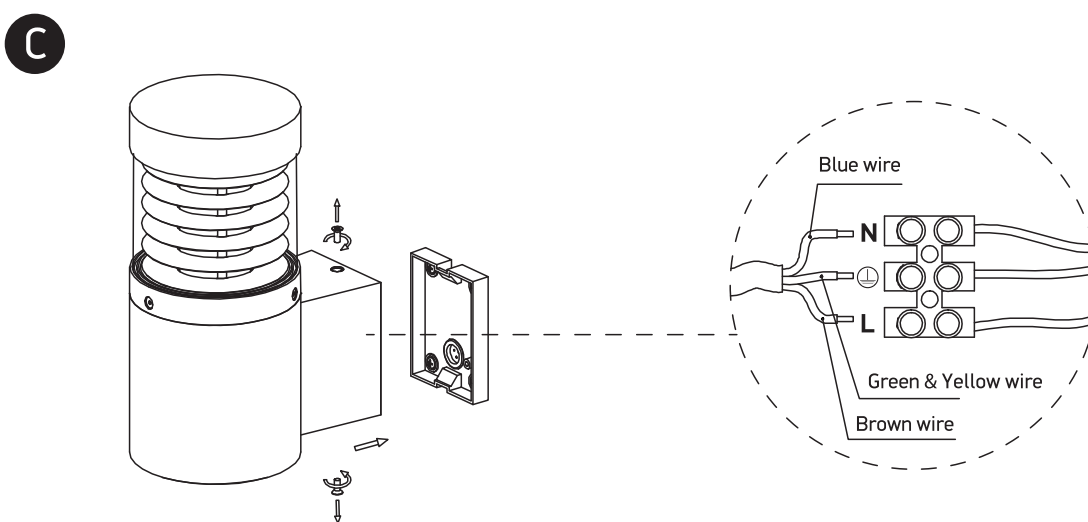

INSTALLATION MANUAL

67036

ecolight

Ra>80

one
LIGHT

100-240V | 12W | IP54 | Die cast

Complete with LED driver

Warnings: