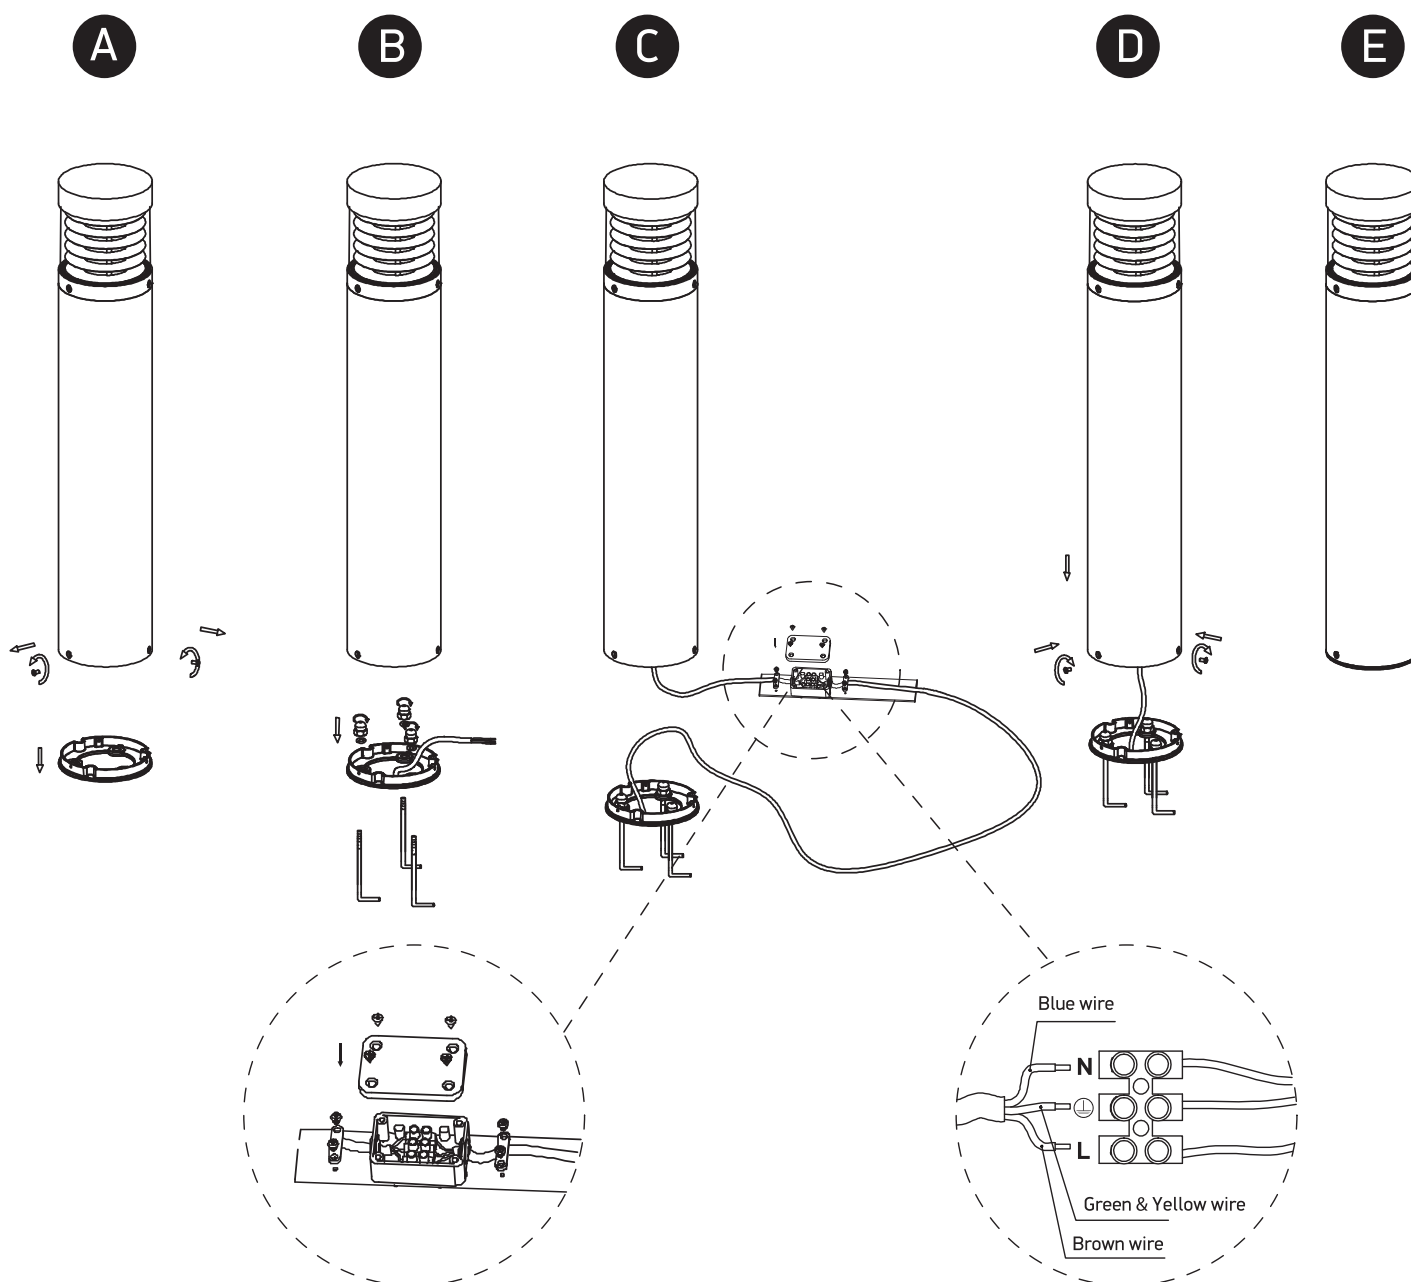

INSTALLATION MANUAL

67034

ecolight

100-240V | 15W | IP54 | Die cast

Complete with driver.

80
CRI

one
LIGHT

Warnings: