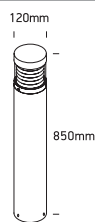

# INSTALLATION MANUAL

67034

**ecolight**

100-240V | 15W | IP54 | Die cast

Complete with driver.

80  
CRI