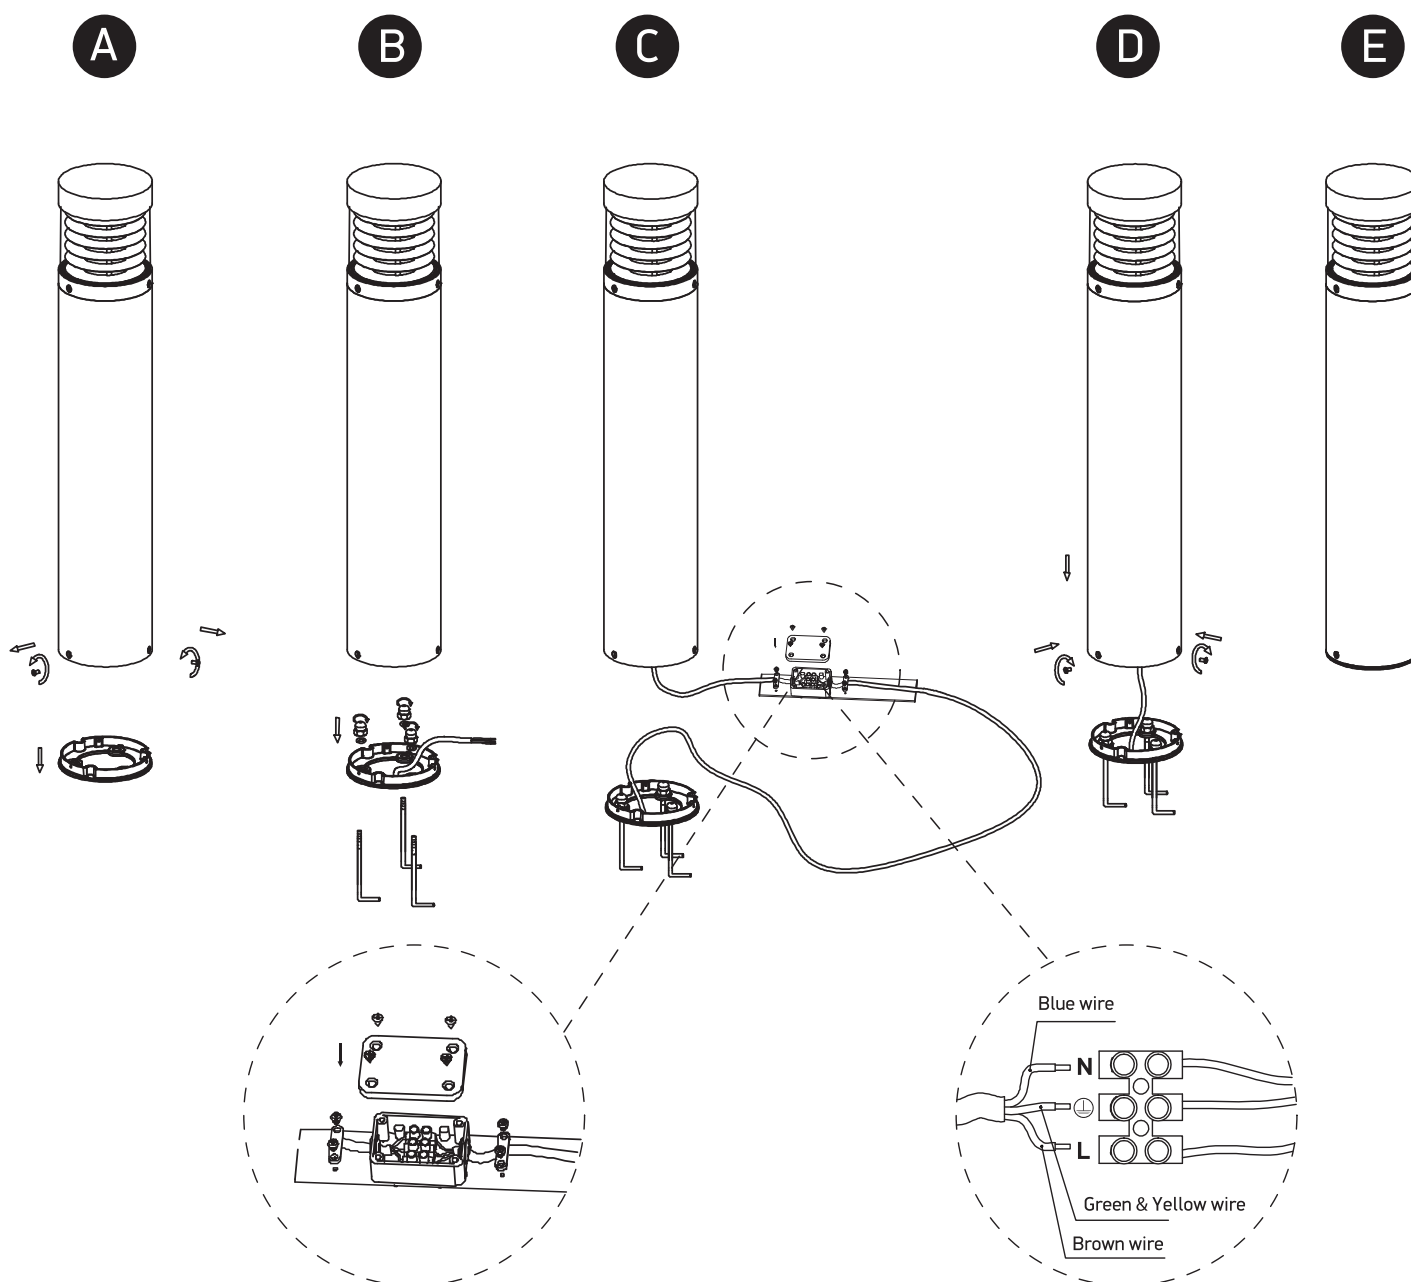

# INSTALLATION MANUAL

67034

**ecolight**

100-240V | 15W | IP54 | Die cast

Complete with driver.

80  
CRI

## Warnings:

1. Make sure that the product is installed properly before connecting to electricity.
2. Do not cover the fitting.
3. Maintenance and installation should only be carried out by a professional electrician.