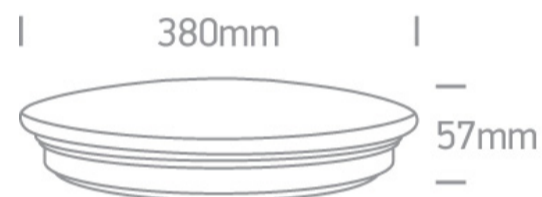

## 14 Plafo &gt; The LED Plafo Range

62154/W/W

24W LED slim plafo light, IP20, suitable for residential and commercial application.

Supplied with non-dimmable LED driver.

Complies with standard EN60598-1 and any other specific standards.

## Dimensions

## Physical Specification

Item Group	14 Plafo
Family	The LED Plafo Range
Order Code	62154/W/W
Colour	White
Material	Iron
Diffuser Material	PC
Shape	Circular
Height	57mm
Diameter	380mm
Surface Ceiling	Yes
Indoor	Yes
Adjustable	No