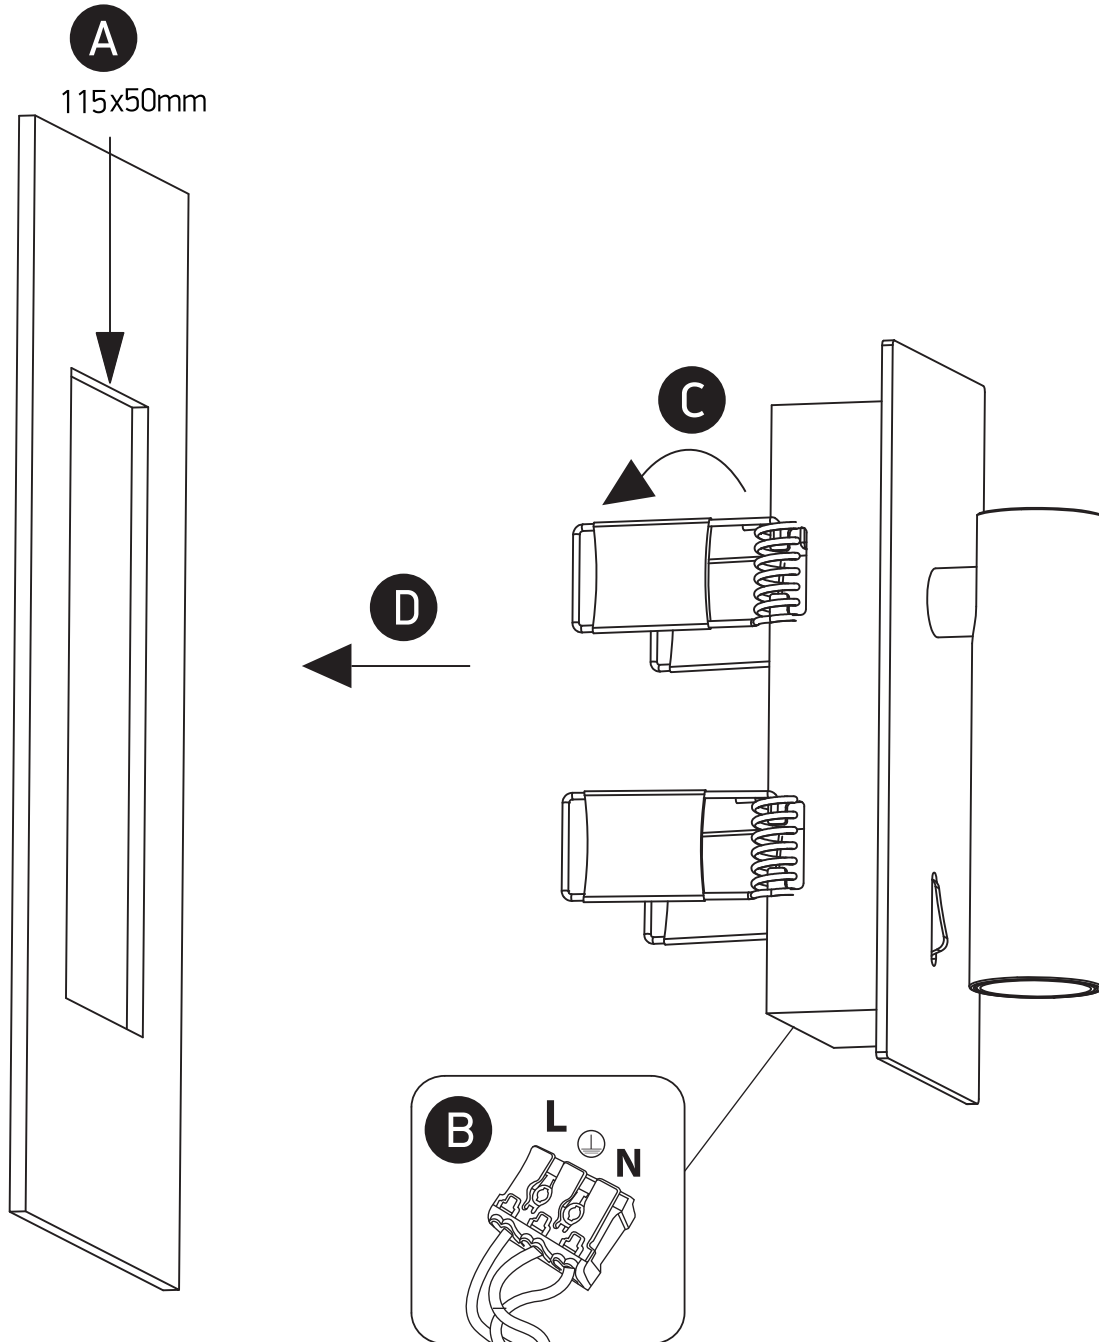

INSTALLATION MANUAL

65746R

LED
BUILT IN

ADJUSTABLE

230V | LED | 3W | IP20 | Aluminium
Complete with 700mA driver.

90
CRI

one
LIGHT

Warnings: