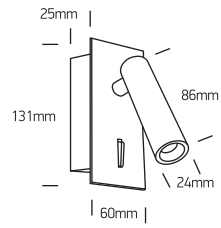

INSTALLATION MANUAL

65746R

LED
BUILT IN

ADJUSTABLE

230V | LED | 3W | IP20 | Aluminium
Complete with 700mA driver.

90
CRI

one
LIGHT

Warnings: