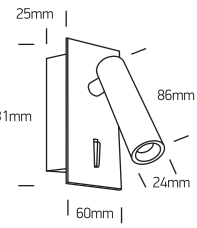

INSTALLATION MANUAL

65746R

LED
BUILT IN

ADJUSTABLE

CE
EAC
UK
CA
RoHS
COMPLIANT

NOT DIMMABLE

230V | LED | 3W | IP20 | Aluminium
Complete with 700mA driver.

90
CRI