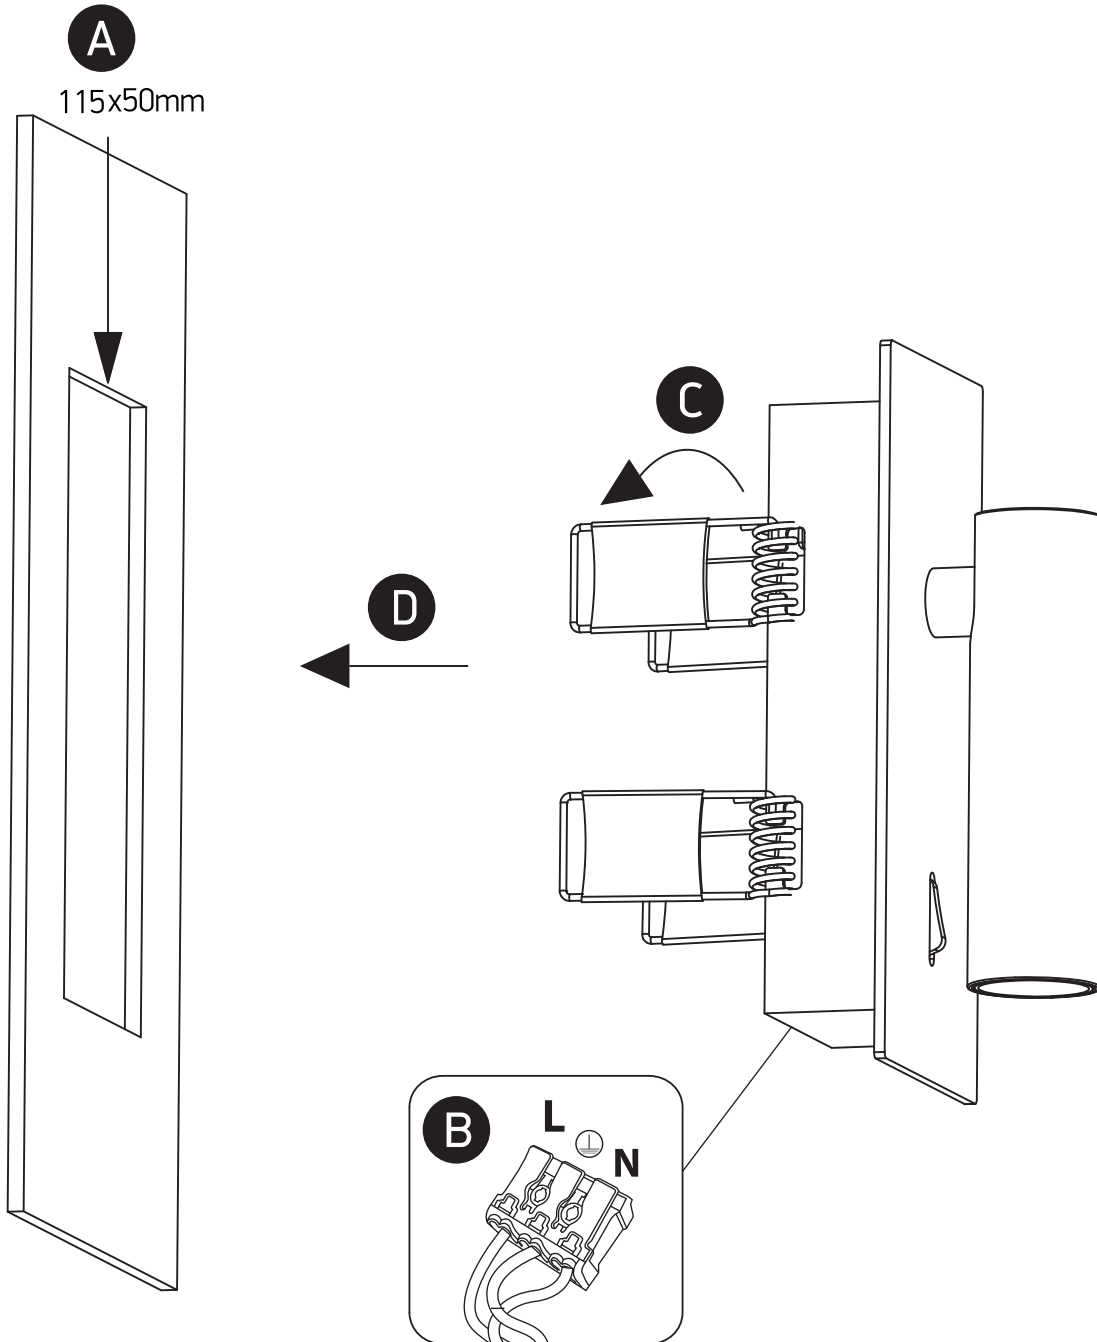

INSTALLATION MANUAL

65746R

LED
BUILT IN

ADJUSTABLE

CE
EAC
UK
CA
RoHS
COMPLIANT

NOT DIMMABLE

230V | LED | 3W | IP20 | Aluminium
Complete with 700mA driver.

90
CRI

one
LIGHT

Warnings:

1. Make sure that the product is installed properly before connecting to electricity.
2. Do not cover the fitting.
3. Maintenance and installation should only be carried out by a professional electrician.