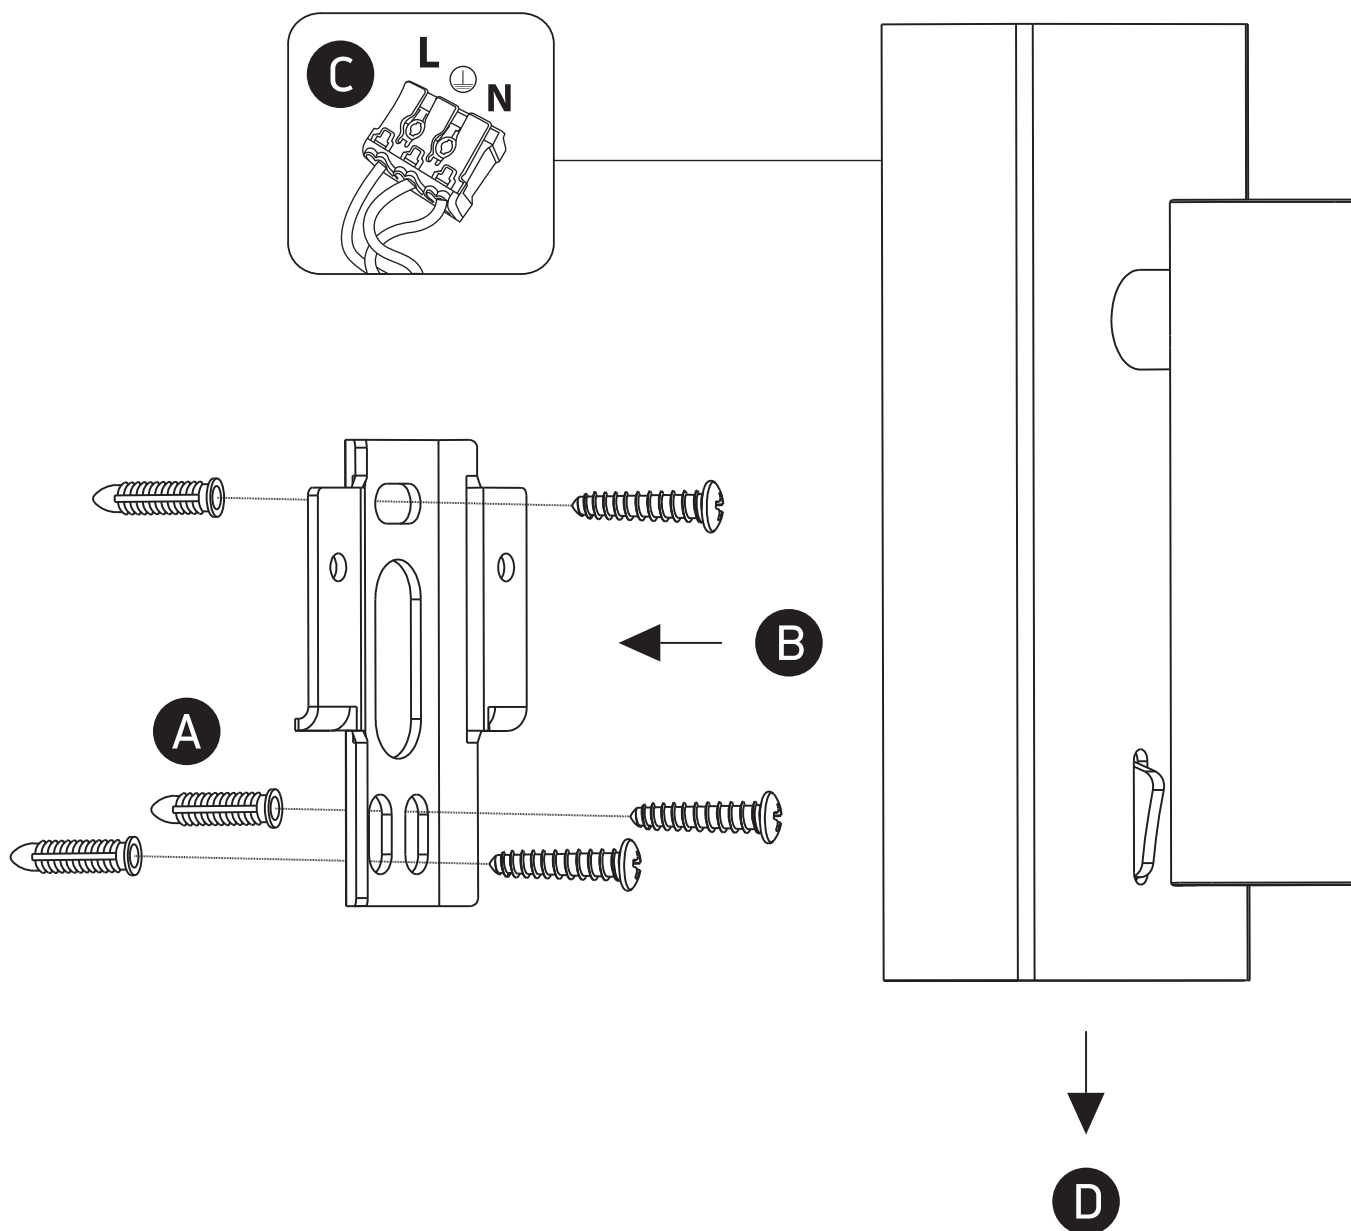

INSTALLATION MANUAL

65746

LED
BUILT IN

ADJUSTABLE

CE EAC UK CA

RoHS
COMPLIANT

NOT DIMMABLE

230V | LED | 3W | IP20 | Aluminium
Complete with 700mA driver.

90
CRI

Warnings:

1. Make sure that the product is installed properly before connecting to electricity.
2. Do not cover the fitting.
3. Maintenance and installation should only be carried out by a professional electrician.