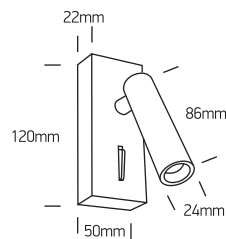

INSTALLATION MANUAL

65746

LED
BUILT IN

ADJUSTABLE

CE EAC UK CA

RoHS
COMPLIANT

NOT DIMMABLE

230V | LED | 3W | IP20 | Aluminium
Complete with 700mA driver.

90
CRI

Warnings:

1. Make sure that the product is installed properly before connecting to electricity.
2. Do not cover the fitting.
3. Maintenance and installation should only be carried out by a professional electrician.