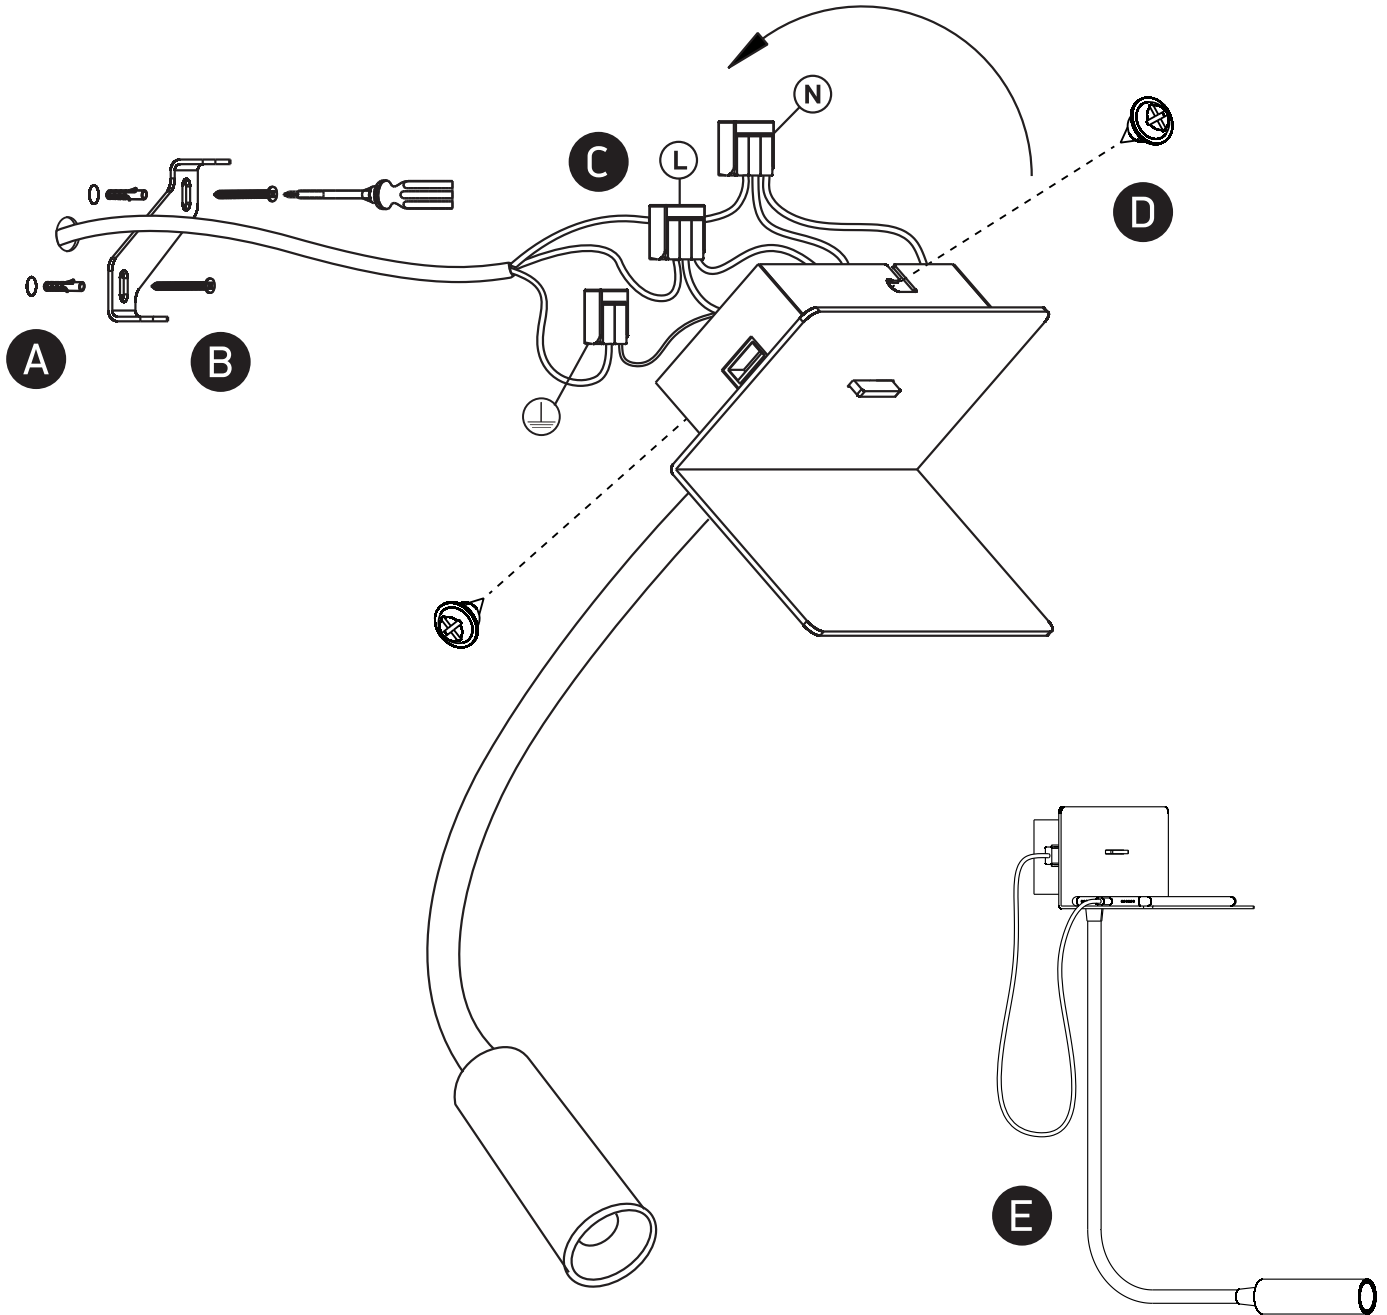

INSTALLATION MANUAL

65744

ecolight

ADJUSTABLE

230V | COB LED | 3W | IP20 | Aluminium

Complete with driver.
USB charging socket.85
CRI
one
LIGHT

Warnings:

1. Make sure that the product is installed properly before connecting to electricity.
2. Do not cover the fitting.
3. Maintenance and installation should only be carried out by a professional electrician.