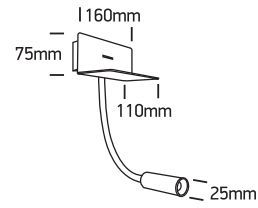

INSTALLATION MANUAL

65744

ecolight

ADJUSTABLE

230V | COB LED | 3W | IP20 | Aluminium

Complete with driver.
USB charging socket.85
CRI
one
LIGHT

Warnings:

1. Make sure that the product is installed properly before connecting to electricity.
2. Do not cover the fitting.
3. Maintenance and installation should only be carried out by a professional electrician.