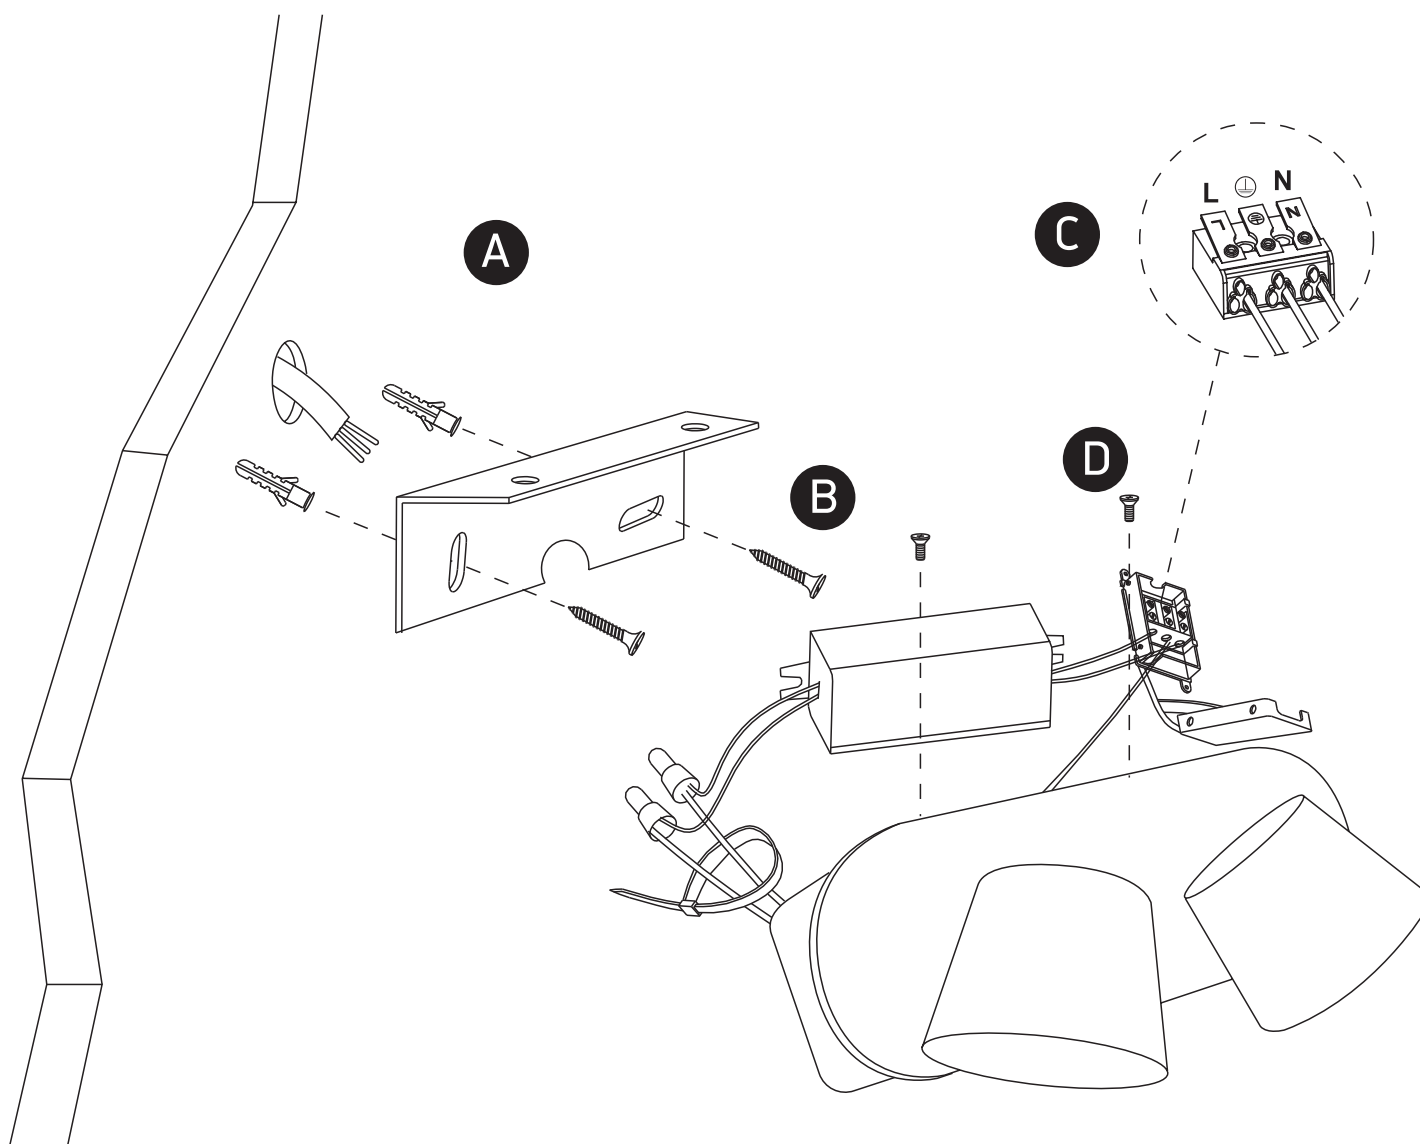

INSTALLATION MANUAL

65740A

ecolight

230V | SMD 2835 | 2x6W | IP20 | Aluminium
Complete with 300mA driver.

80
CRI

one
LIGHT

Warnings:

1. Make sure that the product is installed properly before connecting to electricity.
2. Do not cover the fitting.
3. Maintenance and installation should only be carried out by a professional electrician.