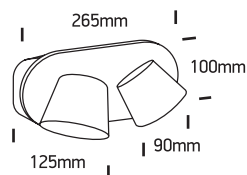

INSTALLATION MANUAL

65740A

ecolight

230V | SMD 2835 | 2x6W | IP20 | Aluminium
Complete with 300mA driver.

80
CRI

one
LIGHT

Warnings:

1. Make sure that the product is installed properly before connecting to electricity.
2. Do not cover the fitting.
3. Maintenance and installation should only be carried out by a professional electrician.