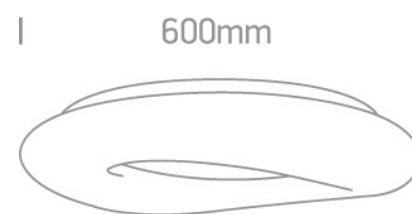

18 Decorative>The Cloud Series

62148B/W

40W LED Cloud Plafond , IP20 suitable for residential and commercial application .

Complete with 1000mA driver.

Complies with standard EN60598-1 and any other specific standards.

Downloads

Dimensions

Physical Specification

Item Group	18 Decorative
Family	The Cloud Series
Order Code	62148B/W
Colour	White
Material	Metal
Diffuser Material	PC
Shape	Circular
Diameter	600mm
Suspended Ceiling	Yes
Indoor	Yes
Adjustable	No