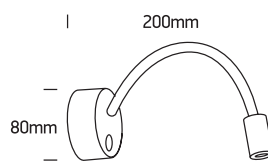

INSTALLATION MANUAL

65738A

ecolight

230V | LED | 3W | IP20 | Aluminium
Complete with 700mA driver.

85 CRI

one
LIGHT

Warnings:

1. Make sure that the product is installed properly before connecting to electricity.
2. Do not cover the fitting.
3. Maintenance and installation should only be carried out by a professional electrician.