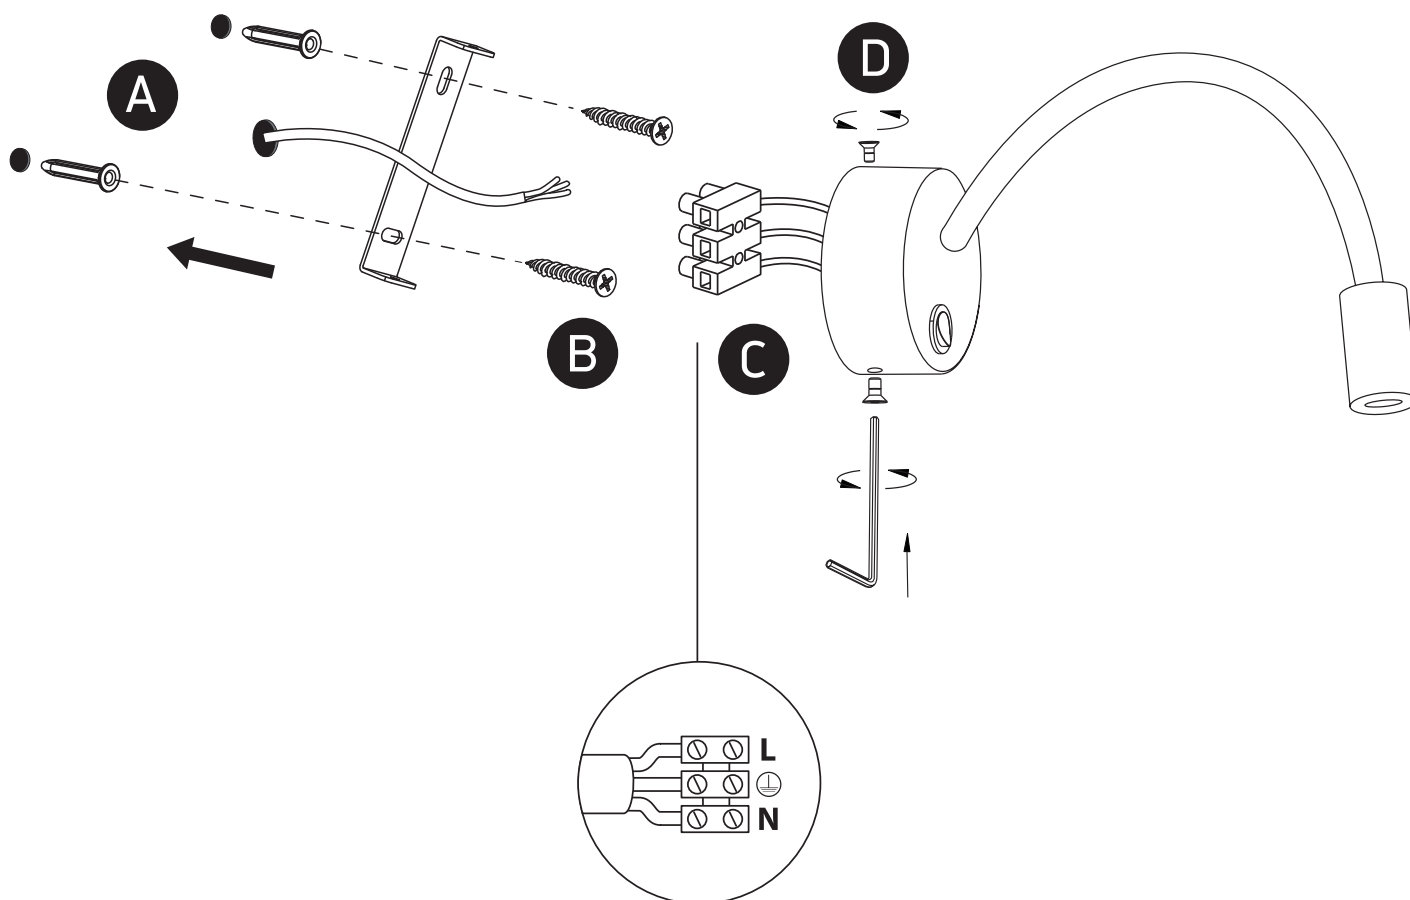

INSTALLATION MANUAL

65738A

ecolight

230V | LED | 3W | IP20 | Aluminium
Complete with 700mA driver.

85 CRI

one
LIGHT

Warnings:

1. Make sure that the product is installed properly before connecting to electricity.
2. Do not cover the fitting.
3. Maintenance and installation should only be carried out by a professional electrician.