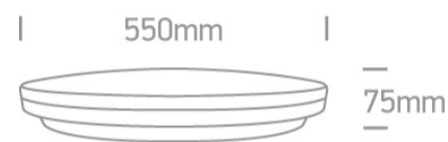

14 Plafo>The LED Slim Line Plafo

62146/W/W

55W LED slim plafo light, IP20, suitable for residential and commercial application.

Supplied with non-dimmable LED driver.

Complies with standard EN60598-1 and any other specific standards.

Downloads

Dimensions

Gallery

Physical Specification

Item Group

14 Plafo

Family

The LED Slim Line Plafo

Order Code

62146/W/W

Colour

White

Material

Iron

Diffuser Material

Plastic

Shape

Circular

Height	75mm
Diameter	550mm
Surface Ceiling	Yes
Indoor	Yes
Adjustable	No

Electrical Characteristics

Gear	Built In
Fitting + Driver	
Input Voltage	220-240V
50 Hz	Yes
60 Hz	Yes
Safety Class	
Power(Watts)	55W
IP Rating	IP20
Light Source	LED built in
Dimmable	No
F Mark	