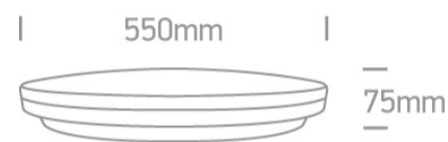

### Dimensions

Black

Material

Iron

Diffuser Material

Plastic

Shape

Circular

Height	75mm
Diameter	550mm
Surface Ceiling	Yes
Indoor	Yes
Adjustable	No