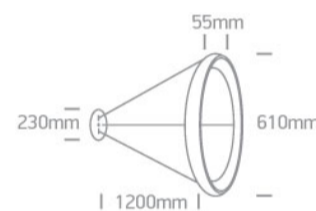

## Dimensions

## Physical Specification

Item Group	18 Decorative
Family	LED Pendant Rings
Order Code	62144NB/BGL/W
Colour	Brushed Gold
Material	Metal
Shape	Circular
Height	1200mm
Diameter	610mm
Suspended Ceiling	Yes
Indoor	Yes
Adjustable	No

#### Packing Info

Box Length	68cm
Box Width	68cm
Box Height	12cm
Box Weight	3,5Kg
Pcs/Carton	1
Carton Length	68cm
Carton Width	68cm
Carton Height	12cm
Carton Weight	3,5Kg
Barcode	5291889063377
HS Code	9405409900