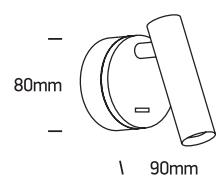

# INSTALLATION MANUAL

65738

**ecolight**

ADJUSTABLE

DIMMABLE

**one**  
LIGHT

230V | LED | 3W | IP20 | Aluminium

Complete with 700mA driver.