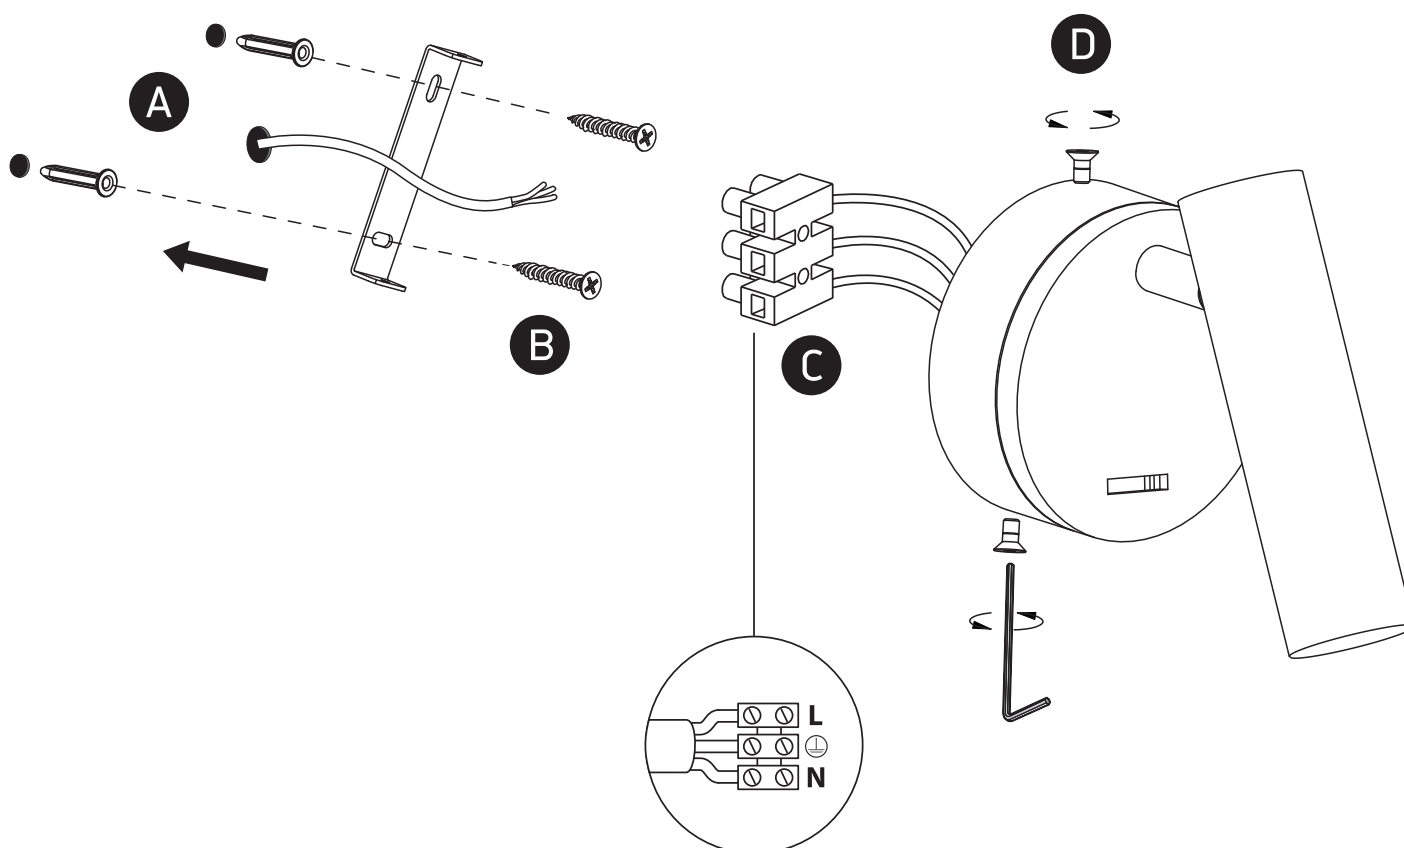

INSTALLATION MANUAL

65738

ecolight

ADJUSTABLE

DIMMABLE

one
LIGHT

230V | LED | 3W | IP20 | Aluminium

Complete with 700mA driver.

85
CRI

Warnings:

1. Make sure that the product is installed properly before connecting to electricity.
2. Do not cover the fitting.
3. Maintenance and installation should only be carried out by a professional electrician.