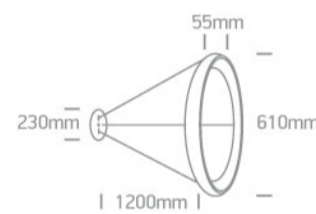

Downloads

Dimensions

Physical Specification

Item Group	New 2022 Edition 2
Family	Decorative
Order Code	62144NB/BBS/W
Colour	Brushed Brass
Material	Metal
Shape	Circular
Height	1200mm
Diameter	610mm
Suspended Ceiling	Yes
Indoor	Yes
Adjustable	No

Illumination Data

Colour Temperature	3000K
Lumen Output	3000lm
Light Efficiency	60lm/W
CRI	80
Illumination Diagram	

Packing Info

Box Length	68cm
Box Width	68cm
Box Height	12cm
Box Weight	3,5Kg
Pcs/Carton	1
Carton Length	68cm
Carton Width	68cm
Carton Height	12cm
Carton Weight	3,5Kg
Barcode	5291889071853
HS Code	9405409900