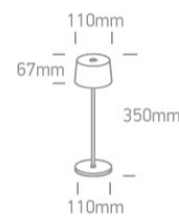

Downloads

Dimensions

Physical Specification

Item Group	18 Decorative
Family	Portable Trendy Light
Order Code	61082A/W
Colour	White
Material	Die Cast
Shape	Circular
Height	350mm
Diameter	110mm
Surface Floor/Ground	Yes
Indoor	Yes
Outdoor	Yes
Adjustable	No