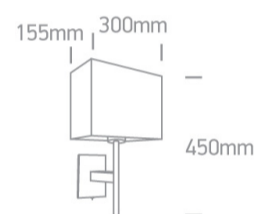

18 Decorative>The Hotel Range Metal

61078/C

40W E27 decorative wall bedside lamp with ON/OFF switch, IP20 .

Complies with standard EN60598-1 and any other specific standards.

Downloads

Dimensions

Physical Specification

Item Group	18 Decorative
Family	The Hotel Range Metal
Order Code	61078/C
Colour	Chrome
Material	Metal
Diffuser Material	Fabric
Shape	Rectangular
Length	300mm
Width	155mm
Height	450mm
Surface Wall	Yes
Indoor	Yes