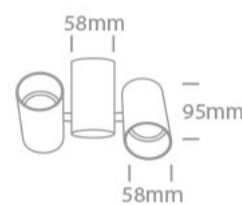

Dimensions