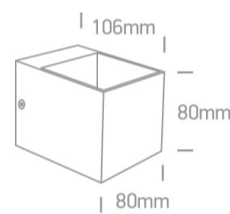

12 Wall & Ceiling>G9 Decorative Wall Lights Aluminium

6030/W

30W G9 Aluminium Mirror Reflector Decorative Wall Lights.

Complies with standard EN60598-1 and any other specific standards.

Downloads

Dimensions

Physical Specification

Item Group	12 Wall & Ceiling
Family	G9 Decorative Wall Lights Aluminium
Order Code	6030/W
Colour	White
Material	Aluminium
Shape	Rectangular
Length	80mm
Width	80mm
Height	106mm
Surface Wall	Yes
Indoor	Yes
Adjustable	No