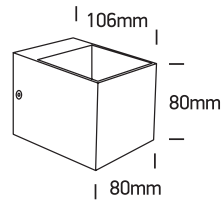

INSTALLATION MANUAL

6030

100-240V | G9 | 30W | IP20 | Aluminium

Warnings:

1. Make sure that the product is installed properly before connecting to electricity.
2. Do not cover the fitting.
3. Maintenance and installation should only be carried out by a professional electrician.