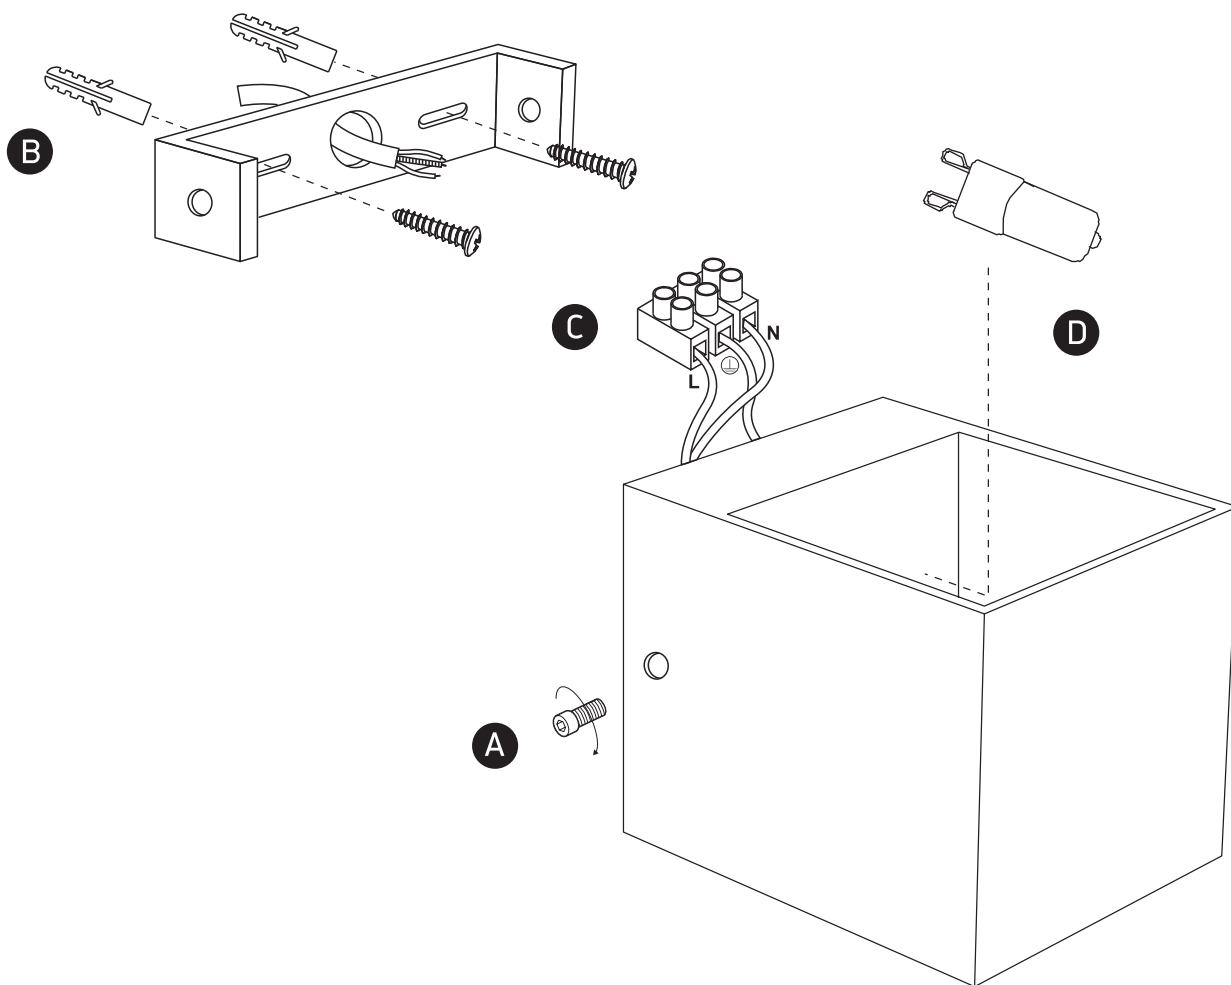

INSTALLATION MANUAL

6030

100-240V | G9 | 30W | IP20 | Aluminium

Warnings:

1. Make sure that the product is installed properly before connecting to electricity.
2. Do not cover the fitting.
3. Maintenance and installation should only be carried out by a professional electrician.