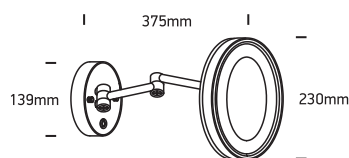

INSTALLATION MANUAL

60204

ecolight

one
LIGHT

100-240V | SMD LED | 7W | IP44 | Die cast + Mirror

Complete with 300mA driver.

Warnings:

1. Make sure that the product is installed properly before connecting to electricity.
2. Do not cover the fitting.
3. Maintenance and installation should only be carried out by a professional electrician.