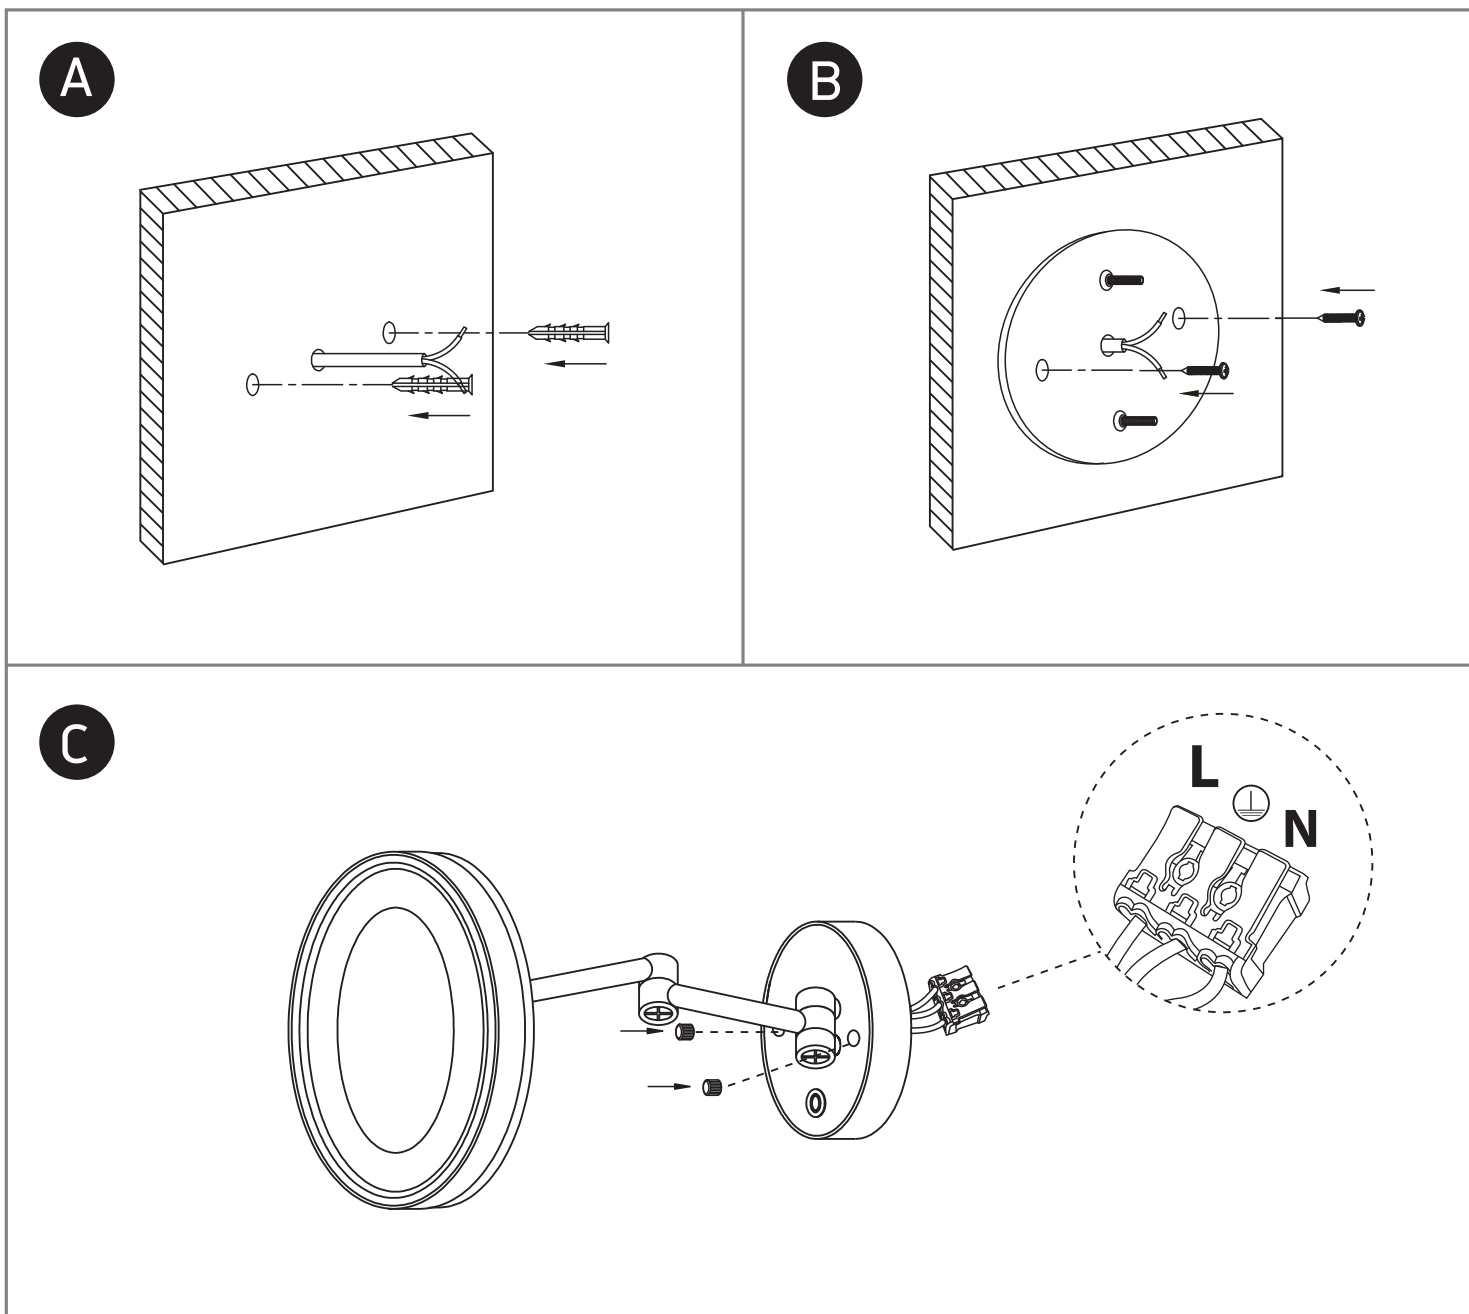

INSTALLATION MANUAL

60204

ecolight

one
LIGHT

100-240V | SMD LED | 7W | IP44 | Die cast + Mirror

Complete with 300mA driver.

Warnings:

1. Make sure that the product is installed properly before connecting to electricity.
2. Do not cover the fitting.
3. Maintenance and installation should only be carried out by a professional electrician.