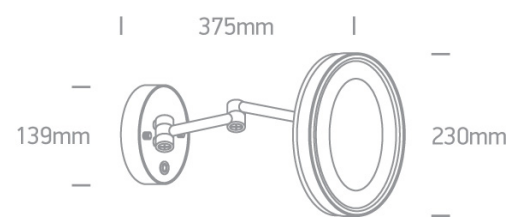

16 Bathroom & Mirror>Mirror Side Lights Metal & glass

60204/C

7W LED Chrome Mirror, IP44.

Supplied with non-dimmable LED driver.

Complies with standard EN60598-1 and any other specific standards.

Downloads

Dimensions

Physical Specification

Item Group	16 Bathroom & Mirror
Family	Mirror Side Lights Metal & glass
Order Code	60204/C
Colour	Chrome
Material	Die Cast
Diffuser Material	Acrylic
Shape	Circular
Height	375mm
Diameter	230mm
Surface Wall	Yes
Indoor	Yes

Gear	Built In
Fitting + Driver	
Input Voltage	100-240V
50 Hz	Yes
60 Hz	Yes
Safety Class	
Power(Watts)	7W
IP Rating	IP44
Light Source	LED built in
Dimmable	No
F Mark	

Fitting	
Input Type	Constant Current
Input Current	300mA
Voltage	20V
Power(Watts)	6W
IP Rating	IP44
Light Source	LED built in
LED Type	SMD 1734
LED Brand	Epistar

Box Length	26cm
Box Width	24cm
Box Height	12cm
Box Weight	1,8kg
Pcs/Carton	6
Barcode	5291889027027
HS Code	9405409900

Certification & Warranty

Warranty	2 Years
Weee Directive	Yes

switch to
one light!

one
LIGHT