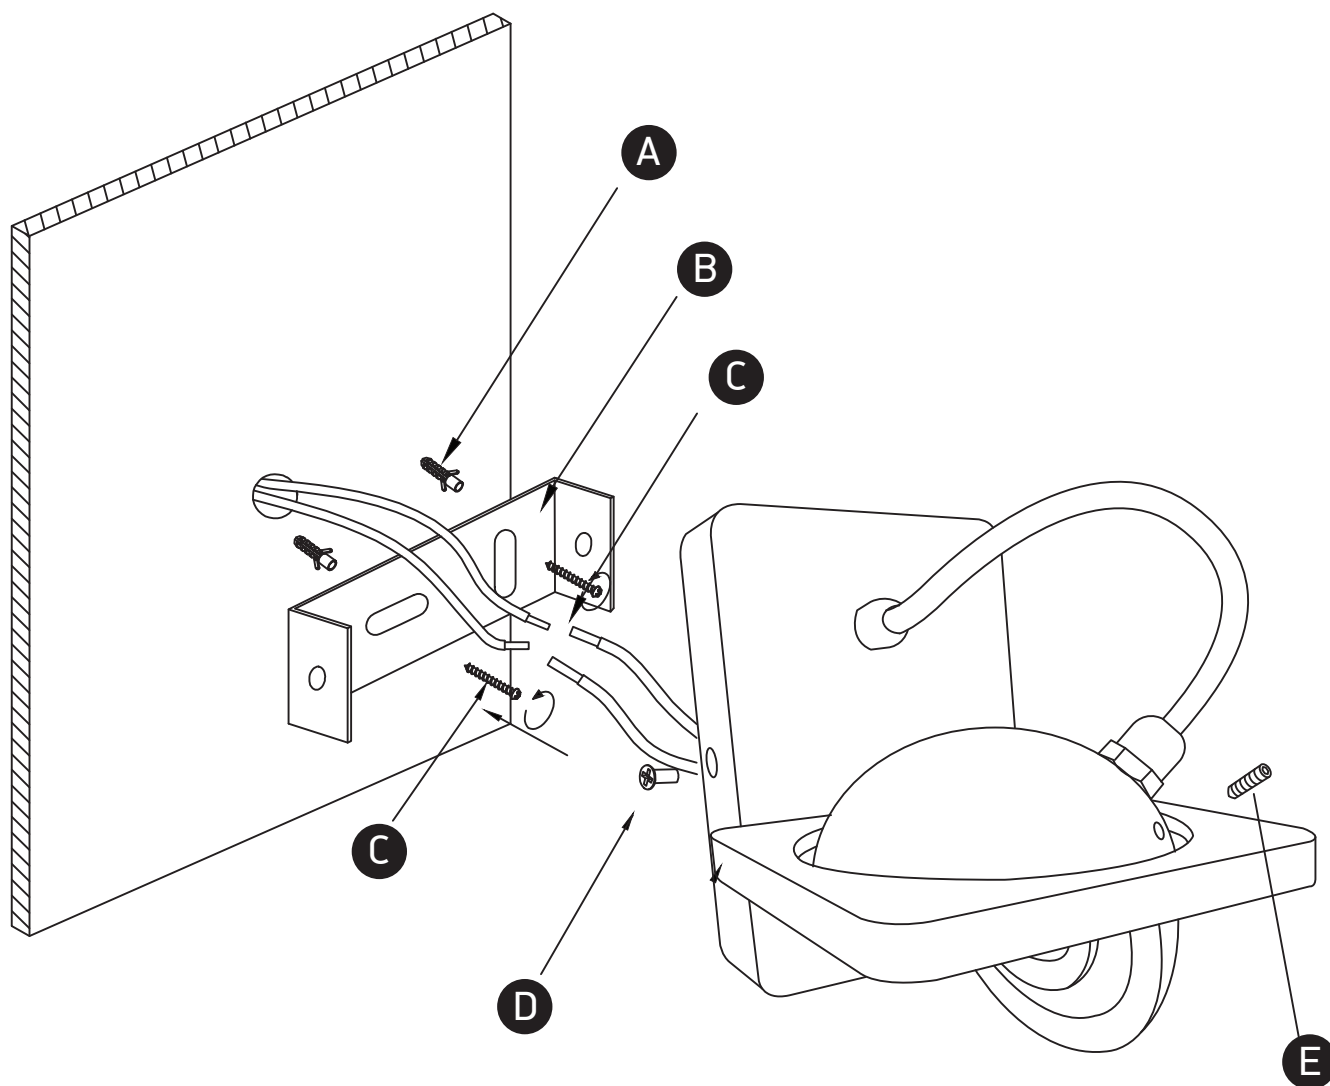

INSTALLATION MANUAL

65107

ecolight

ADJUSTABLE

100mm

100mm

120mm

130mm

100-240V | 7W | IP20 | Aluminium | Adjustable

Complete with driver.

80
CRI

Warnings:

1. Make sure that the product is installed properly before connecting to electricity.
2. Do not cover the fitting.
3. Maintenance and installation should only be carried out by a professional electrician.