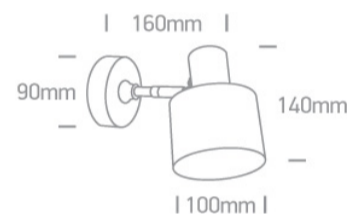

18 Decorative>The Hotel Retro Range

60118/B

10W E27 Decorative Wall light.

Complies with standard EN60598-1 and any other specific standards.

Downloads

Dimensions

Physical Specification

Item Group	18 Decorative
Family	The Hotel Retro Range
Order Code	60118/B
Colour	Black
Material	Steel
Shape	Circular
Height	140mm
Diameter	100mm
Surface Wall	Yes
Indoor	Yes
Adjustable	2 Directions

Gear	No
Fitting + Driver	
Input Voltage	100-240V
50 Hz	Yes
60 Hz	Yes
Safety Class	
Power(Watts)	10W
IP Rating	IP20
Light Source	Replaceable lamp
Lamp Holder	E27
Number of Lamps	1
Dimmable	N/A
F Mark	

Illumination Data