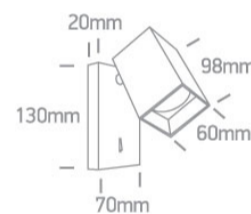

New 2022 Edition 3>Hotel & Bedroom

65105NBA/W

10W Retro surface wall decorative MR16 GU10 Spot.

Complies with standard EN60598-1 and any other specific standards.

Downloads

Dimensions

Physical Specification

Item Group	New 2022 Edition 3
Family	Hotel & Bedroom
Order Code	65105NBA/W
Colour	White
Material	Aluminium
Shape	Rectangular
Length	130mm
Width	70mm
Height	20mm
Surface Ceiling	Yes
Surface Wall	Yes
Indoor	Yes