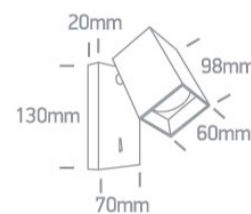

New 2022 Edition 3>Hotel & Bedroom

65105NBA/B

10W Retro surface wall decorative MR16 GU10 Spot.

Complies with standard EN60598-1 and any other specific standards.

Downloads

Dimensions

Physical Specification

Item Group	New 2022 Edition 3
Family	Hotel & Bedroom
Order Code	65105NBA/B
Colour	Black
Material	Aluminium
Shape	Rectangular
Length	130mm
Width	70mm
Height	20mm
Surface Ceiling	Yes
Surface Wall	Yes
Indoor	Yes