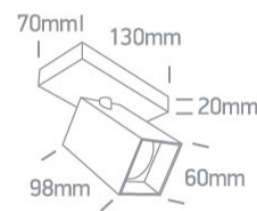

12 Wall & Ceiling>The Retro Square GU10 Spots

65105NB/W

10W Retro surface wall and ceiling decorative MR16 GU10 Spot.

Complies with standard EN60598-1 and any other specific standards.

Downloads

Dimensions

Physical Specification

Item Group	12 Wall & Ceiling
Family	The Retro Square GU10 Spots
Order Code	65105NB/W
Colour	White
Material	Aluminium
Shape	Rectangular
Length	130mm
Width	70mm
Height	20mm
Surface Ceiling	Yes
Surface Wall	Yes
Indoor	Yes