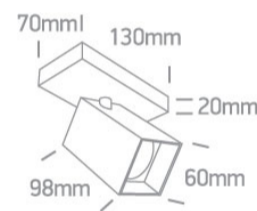

12 Wall & Ceiling>The Retro Square GU10 Spots

65105NB/B

10W Retro surface wall and ceiling decorative MR16 GU10 Spot.

Complies with standard EN60598-1 and any other specific standards.

Downloads

Dimensions

Physical Specification

Item Group	12 Wall & Ceiling
Family	The Retro Square GU10 Spots
Order Code	65105NB/B
Colour	Black
Material	Aluminium
Shape	Rectangular
Length	130mm
Width	70mm
Height	20mm
Surface Ceiling	Yes
Surface Wall	Yes
Indoor	Yes