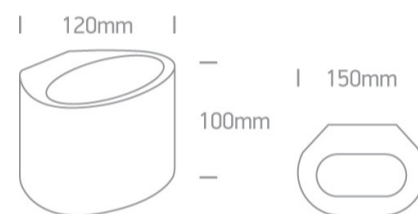

12 Wall &amp; Ceiling&gt;The Decorative Wall Lights Gypsum

60042

40W G9 wall gypsum decorative light, IP20.

Complies with standard EN60598-1 and any other specific standards.

## Dimensions

White

Material

Gypsum

Shape

Rectangular

Length

120mm

Width	100mm
Height	150mm
Surface Wall	Yes
Indoor	Yes
Adjustable	No