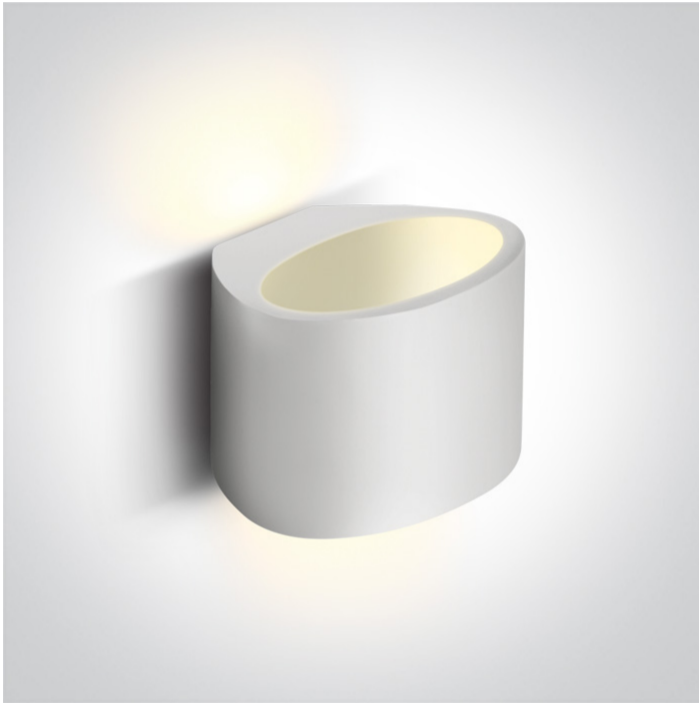

12 Wall &amp; Ceiling&gt;The Decorative Wall Lights Gypsum

60042

40W G9 wall gypsum decorative light, IP20.

Complies with standard EN60598-1 and any other specific standards.

White

Material

Gypsum

Shape

Rectangular

Length

120mm

Width	100mm
Height	150mm
Surface Wall	Yes
Indoor	Yes
Adjustable	No