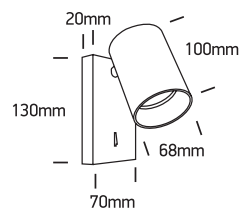

INSTALLATION MANUAL

65105NA

DARK
LIGHT

ADJUSTABLE

one
LIGHT

100-240V | MR16 | GU10 | 10W | IP20 | Aluminium | Adjustable

With switch.

Warnings: