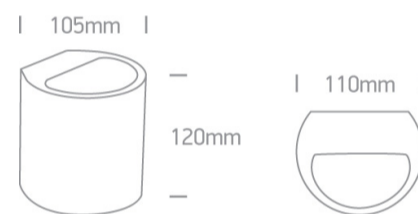

12 Wall & Ceiling>The Decorative Wall Lights Gypsum

60040

40W G9 wall gypsum decorative light, IP20.

Complies with standard EN60598-1 and any other specific standards.

Downloads

Dimensions

Physical Specification

Item Group	12 Wall & Ceiling
Family	The Decorative Wall Lights Gypsum
Order Code	60040
Colour	White
Material	Gypsum
Shape	Rectangular
Length	110mm
Width	105mm
Height	120mm
Surface Wall	Yes
Indoor	Yes
Adjustable	No

Illumination Data

Illumination Diagram	
----------------------	---

Packing Info

Box Length	33,5cm
Box Width	18,5cm
Box Height	18cm
Box Weight	1.066kg
Pcs/Carton	18
Barcode	5291889034735
HS Code	9405413990