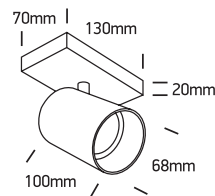

INSTALLATION MANUAL

65105N

one
LIGHT

100-240V | MR16 | GU10 | 10W | IP20 | Aluminium | Adjustable

Warnings:

1. Make sure that the product is installed properly before connecting to electricity.
2. Do not cover the fitting.
3. Maintenance and installation should only be carried out by a professional electrician.