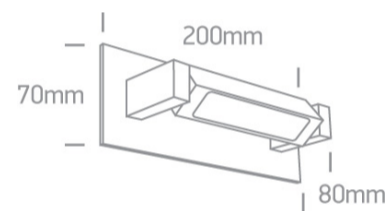

13 Wall & Ceiling LED>Decorative Indoor Wall Lights Aluminium

60034/AL/W

3x1W LED Decorative Indoor Wall Light

Complete with non-dimmable LED driver.

Complies with standard EN60598-1 and any other specific standards.

Downloads

Dimensions

Physical Specification

Item Group	13 Wall & Ceiling LED
Family	Decorative Indoor Wall Lights Aluminium
Order Code	60034/AL/W
Colour	Aluminium
Material	Natural Aluminium
Shape	Rectangular
Length	200mm
Width	80mm
Height	70mm
Surface Wall	Yes
Indoor	Yes
Adjustable	No