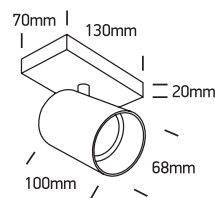

INSTALLATION MANUAL

65105N

one
LIGHT

100-240V | MR16 | GU10 | 10W | IP20 | Aluminium | Adjustable

Warnings:

1. Make sure that the product is installed properly before connecting to electricity.
2. Do not cover the fitting.
3. Maintenance and installation should only be carried out by a professional electrician.